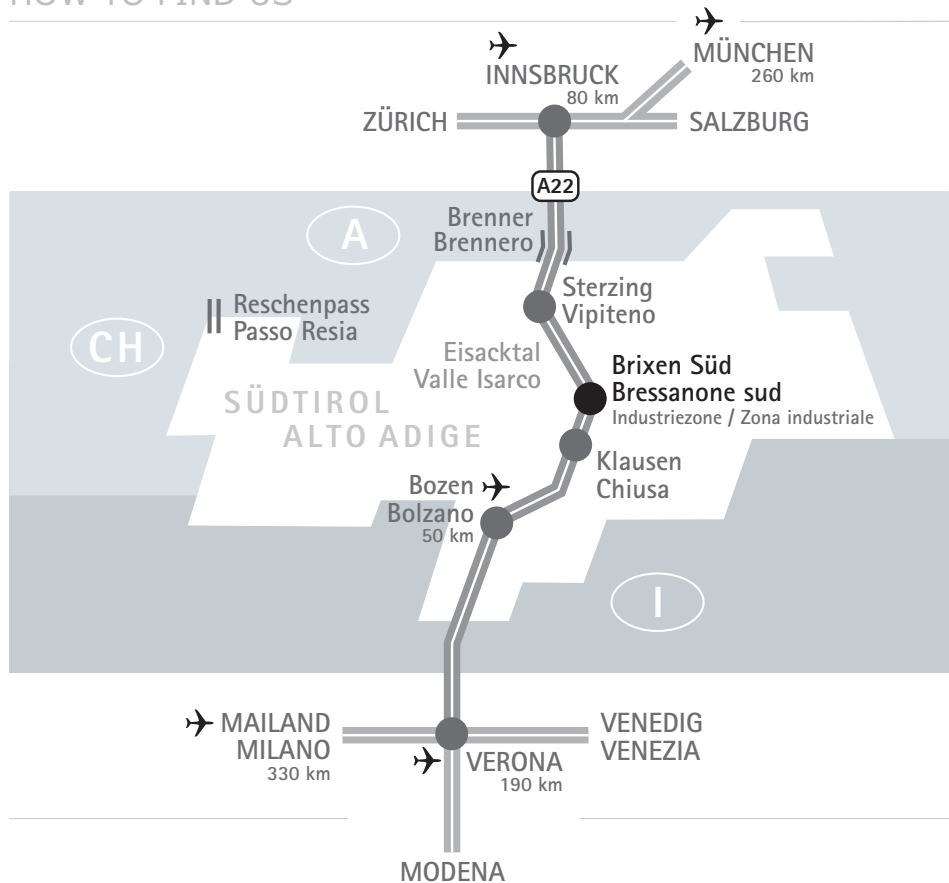

HOW TO FIND US

By car

From the north,
Brenner motorway A 22, new exit Brixen Industriezone / Bressanone Zona Industriale. (Please note that it is not possible to pay in cash at this exit – the toll can only be paid by credit card.)

From the south,
Brenner motorway A 22, exit Klausen-Chiusa. Follow the Brenner main road SS12 towards Brixen as far as the roundabout.

At the roundabout take the 2nd exit on the right, towards Brixen Industrial Estate (Bressanone Zona Industriale). Follow this road for 1.3 km and then turn left into Via Alfred-Ammon-Straße (there is a woodworking business on the corner). After approx. 500 metres (including two corners) you will see FRENER & REIFER on the right hand side.

By train

Brenner line: Innsbruck - Brenner - Verona. IC / EC-Station: Bressanone / Brixen.

By plane

Nearest airports: Munich, 260 km; Innsbruck, 80 km; Bolzano, 50 km; Verona 190 km; Milan, 330 km.

FRENER & REIFER